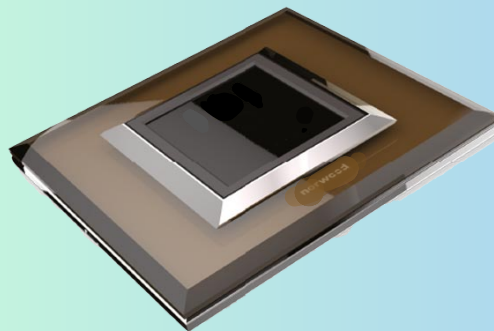

# Catalogue

SMART IOT WIFI MODULAR TOUCH SWITCHES  
coming soon\*\*

Touch Control

Mobile App Control

IoT Enabled

Schedule

Voice Control

Modular

Silent Fan Control

LED Indicators

Touch Switch  
1F

Touch Switch  
4P

Touch Switch  
1S

Designed and Manufactured in India by

**LivSmart**   
Automation and Security

[www.thelivsmart.com](http://www.thelivsmart.com)  
[info@thelivsmart.com](mailto:info@thelivsmart.com)