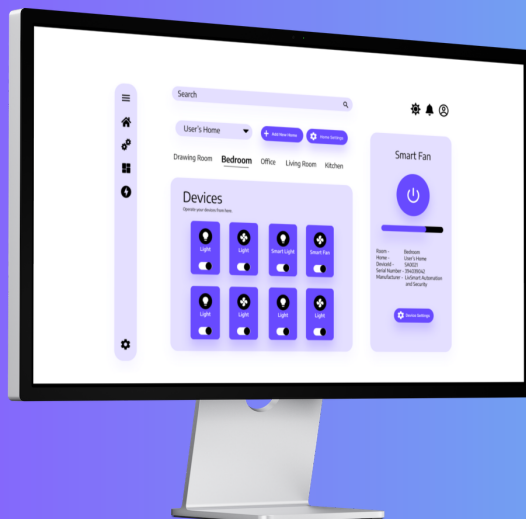

Web App

Designed and Manufactured in India by

www.thelivsmart.com

info@thelivsmart.com